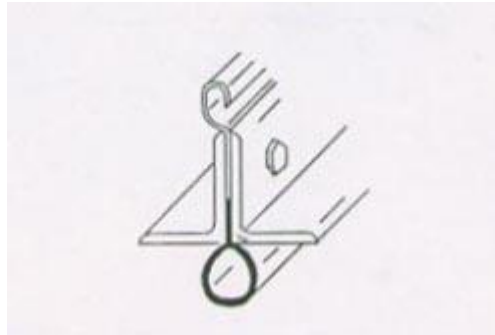

Bottom Bars

All bottom bars come fully assembled for easy installation.

Double angle

- 2" x 2" steel angle
- 2 1/2" x 2 1/2" steel angle
- Available with or without rubber astragal.

Extruded Aluminum

- Available with or without yellow vinyl astragal.

Electric and pneumatic safety edges are also available upon request.

DOUBLE ANGLE
BOTTOM BAR ASSMYS.
2" X 2"

DOUBLE ANGLE
BOTTOM BAR ASSMYS.
2 1/2" X 2 1/2"

EXTRUDED ALUMINUM
BOTTOM BAR ASSMYS.
WITH VINYL ASTRAGAL