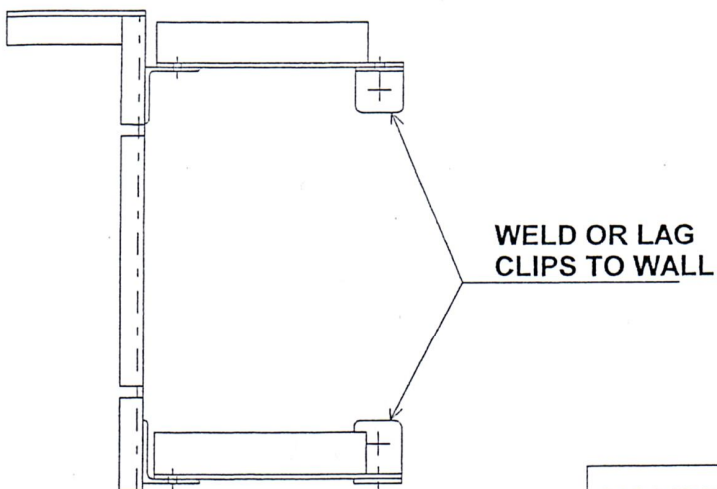

# WALL BRACING

DOWN VIEW

END VIEW

DRIVE END BRACKET

FRONT VIEW

**WARREN DOOR SALES**

NATL. 1 800 227 7412  
OHIO 1 800 227 7411

RDK

DWG. NO.

**D**

**TYPICAL WALL BRACING**