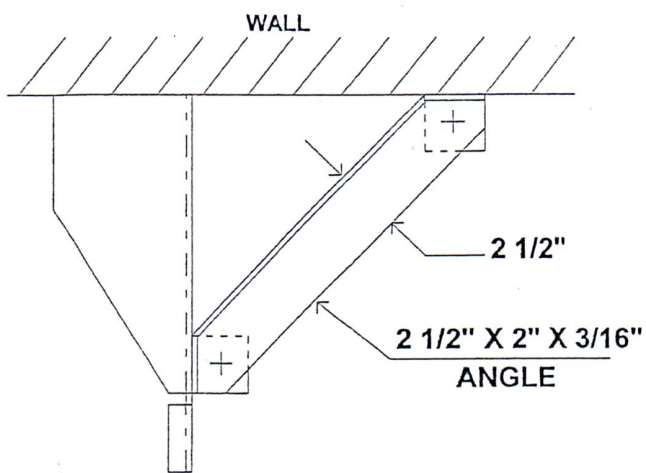

# WALL BRACING

DOWN VIEW

END VIEW

DRIVE END BRACKET

FRONT VIEW

**WARREN DOOR SALES**

NATL. 1 800 227 7412  
OHIO 1 800 227 7411

RDK