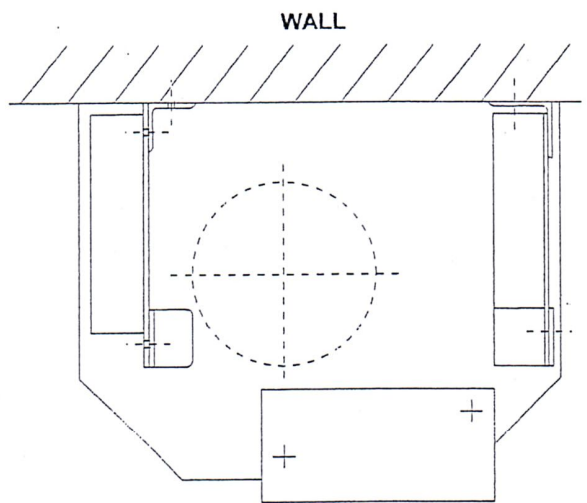

# WALL BRACING

DOWN VIEW

END VIEW

DRIVE END BRACKET

FRONT VIEW

**WARREN DOOR SALES**

NATL. 1 800 227 7412  
OHIO 1 800 227 7411

RDK