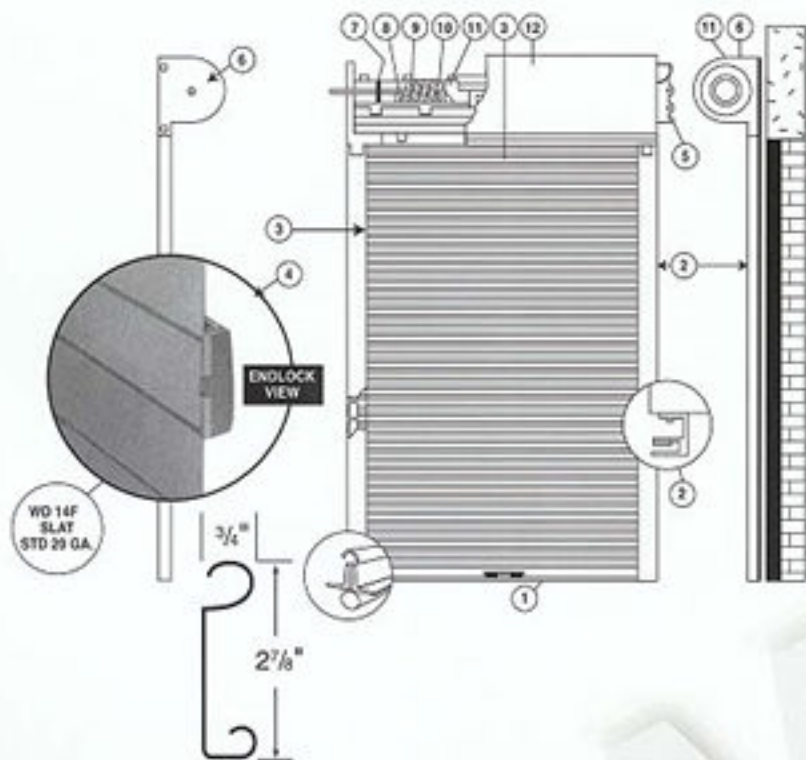

# MODEL WD 600

For openings 16' wide x 16' high and larger

WARREN DOOR®

"The Industrial Door People"

One Day Shipment Available

ALL DOORS ARE  
PREASSEMBLED  
FOR QUICK  
INSTALLATION

## Service door construction features

- 1 Structural steel double angle bottom bar with rubber astragal.
- 2 Roll formed steel guides.
- 3 Galvanized or primed painted steel curtain of minimum 20 ga. steel.
- 4 Malleable iron endlocks and windlocks riveted to ends of alternate slats.
- 5 Tension adjusting wheel holds spring tension. Makes adjustment simple.
- 6 Heavy formed steel end brackets to support spring barrel assembly.
- 7 Barrel plugs, for connecting spring ends to barrel.
- 8 Spring shaft, cold finished steel to minimize friction.
- 9 Barrel rings, used as needed to ensure proper counterbalance.
- 10 Counterbalance springs. One or more depending on door size.
- 11 Spring barrel, serves as a load carrying beam and encases the counterbalance mechanism.
- 12 Hood cover, fabricated of 24 ga. galvanized or primed painted steel.

All doors are F.O.B. Niles, Ohio and are set up for either right or left hand operation. Each door has a bottom bar with loop astragal and a 24 gauge galvanized steel hood. Guides are steel roll form channel with windlock bar on doors 12' and wider. All doors can be adapted to motor or chain hoist operation. All doors will be shipped completely assembled unless noted at time of order.