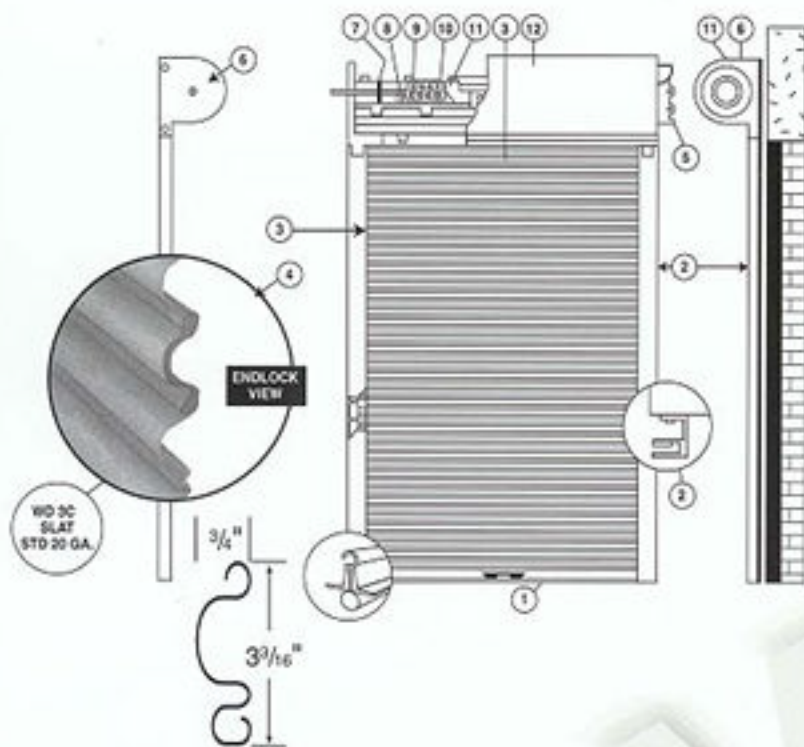

MODEL
WD 300

For openings 16' wide x 16' high and larger
Exterior application shown

WARREN DOOR®

"The Industrial Door People"

One Day Shipment Available

**ALL DOORS ARE
PREASSEMBLED
FOR QUICK
INSTALLATION**

MODEL WD 300

Service door construction features

- 1 Structural steel double angle bottom bar with rubber astragal.
- 2 Roll formed steel guides.
- 3 Galvanized or primed painted steel curtain of minimum 20 ga. steel.
- 4 Malleable iron endlocks and windlocks riveted to ends of alternate slats.
- 5 Tension adjusting wheel holds spring tension. Makes adjustment simple.
- 6 Heavy formed steel end brackets to support spring barrel assembly.
- 7 Barrel plugs, for connecting spring ends to barrel.
- 8 Spring shaft, cold finished steel to minimize friction.
- 9 Barrel rings, used as needed to ensure proper counterbalance.
- 10 Counterbalance springs. One or more depending on door size.
- 11 Spring barrel, serves as a load carrying beam and encases the counterbalance mechanism.
- 12 Hood cover, fabricated of 24 ga. galvanized or primed painted steel.

All doors are F.O.B. Niles, Ohio and are set up for either right or left hand operation. Each door has a bottom bar with loop astragal and a 24 gauge galvanized steel hood. Guides are steel roll form channel with windlock bar on doors 12' and wider. All doors can be adapted to motor or chain hoist operation. All doors will be shipped completely assembled unless noted at time of order.