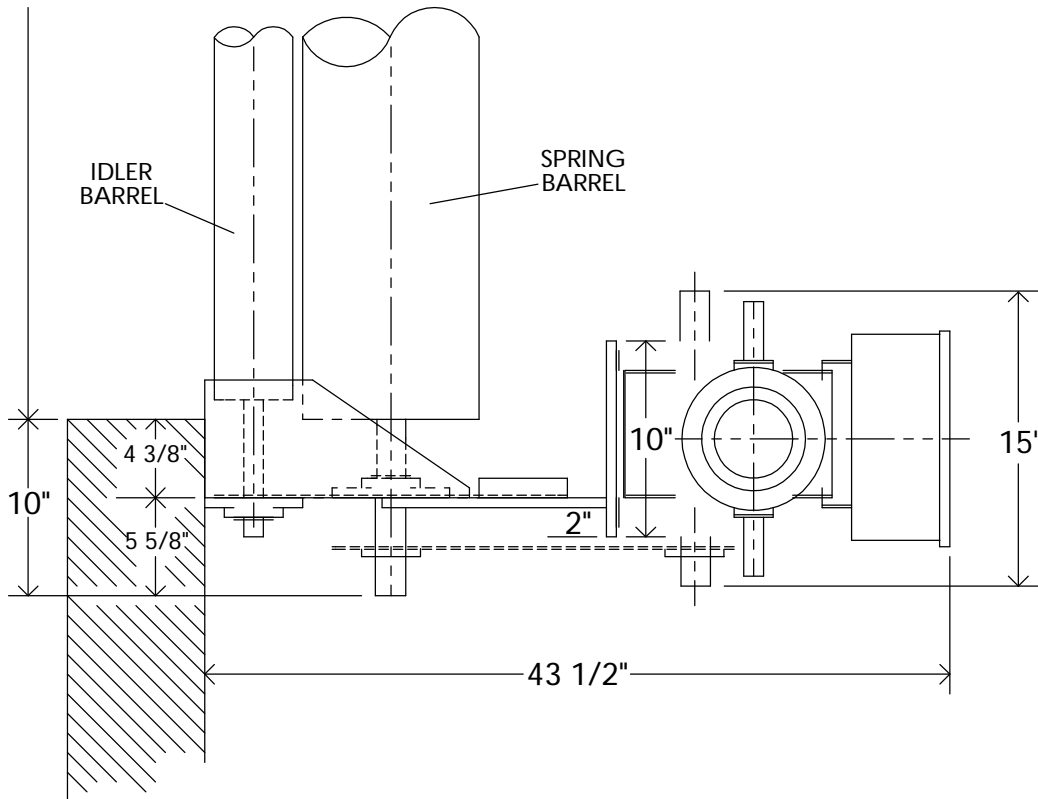

WD1000 RUBBER DOOR
DOWN VIEW

DOOR SIZE:
LEFT HAND DRIVE SHOWN
RIGHT HAND OPPOSITE
EB-3 END BRACKET
UP TO 22'-0" HIGH

DOOR
WIDTH

IDLER
BARREL

SPRING
BARREL

WD WARREN DOOR CO.		
DATE.	JOB NO.	CHECKED
WD1000 RUBBER DOOR		
EB-3 BRACKET \ GHC OPERATOR		
DOWN VIEW		