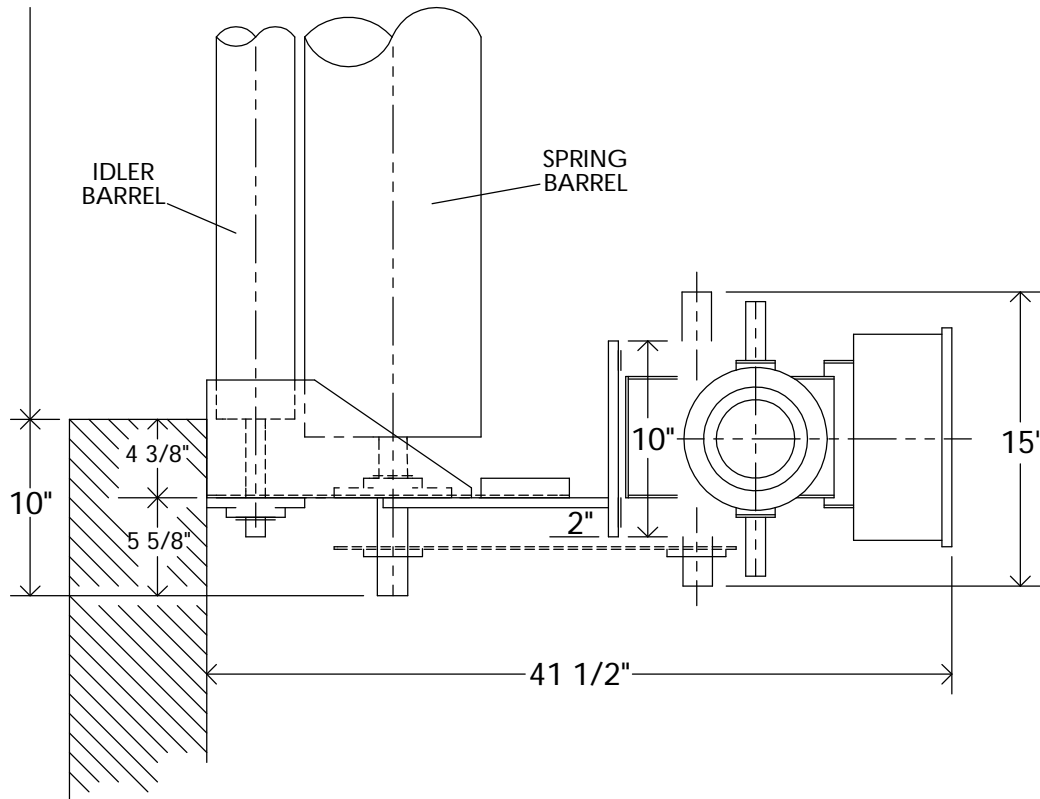

WD1000 RUBBER DOOR  
 DOWN VIEW  
 DOOR SIZE:  
 LEFT HAND DRIVE SHOWN  
 RIGHT HAND OPPOSITE  
 EB-2 END BRACKET  
 DOORS UP TO 17'-6" HIGH

DOOR  
 WIDTH

**WD** WARREN DOOR CO.

DATE.	JOB NO.	CHECKED KMW
WD1000 RUBBER DOOR		
EB-2 BRACKET \ GHC OPERATOR		
DOWN VIEW		