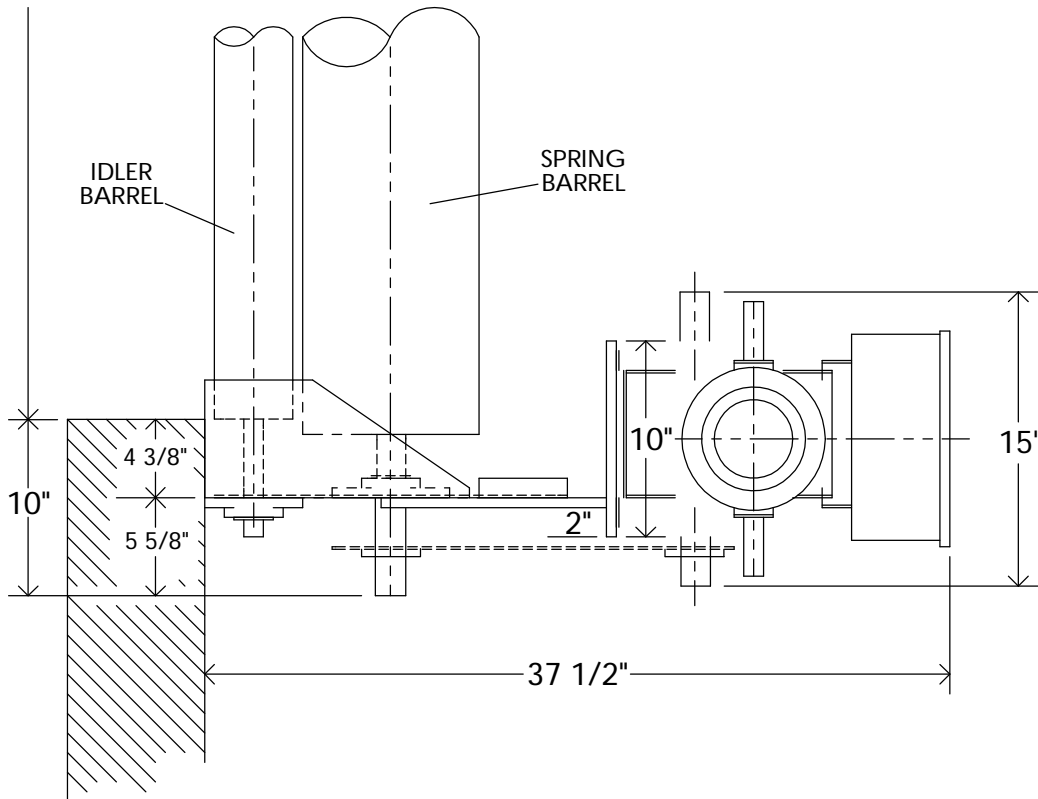

WD1000 RUBBER DOOR
DOWN VIEW

DOOR SIZE:

LEFT HAND DRIVE SHOWN
RIGHT HAND OPPOSITE
EB-1 END BRACKET
DOORS UP TO 10'-0" HIGH

OPENING
WIDTH

WD WARREN DOOR CO.

DATE.	JOB NO.	CHECKED
WD1000 RUBBER DOOR		
EB-1 BRACKET \ GHC OPERATOR		
DOWN VIEW		