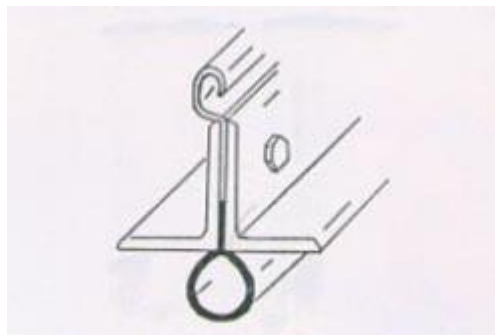

Bottom Bars

All bottom bars come fully assembled for easy installation.

Double angle

- 2" x 2" steel angle
- 2 1/2" x 2 1/2" steel angle
- Available with or without rubber astragal.

Extruded Aluminum

- Available with or without yellow vinyl astragal.

Electric and pneumatic safety edges are also available upon request.

DOUBLE ANGLE
BOTTOM BAR ASSMYS.
2" X 2"

DOUBLE ANGLE
BOTTOM BAR ASSMYS.
2 1/2" X 2 1/2"

EXTRUDED ALUMINUM
BOTTOM BAR ASSMYS.
WITH VINYL ASTRAGAL